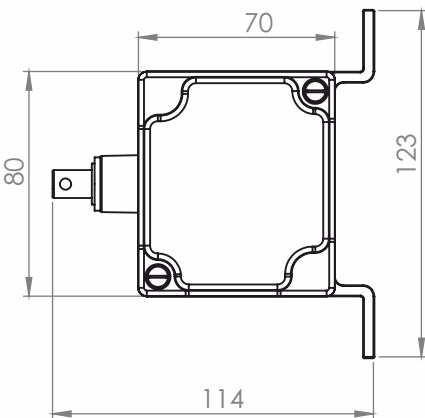

Art. Nr.	TYP	FUNCTION	PREIS €
300047	Funk Deckenzugschalter SET	AL-Gehäuse IP54 + Empfänger	
300004	Deckenzugschalterkette	2m Kunststoff	
300007	Deckenzugschalterseil	2m	

Art.Nr.: 300007

Art.Nr.: 300004